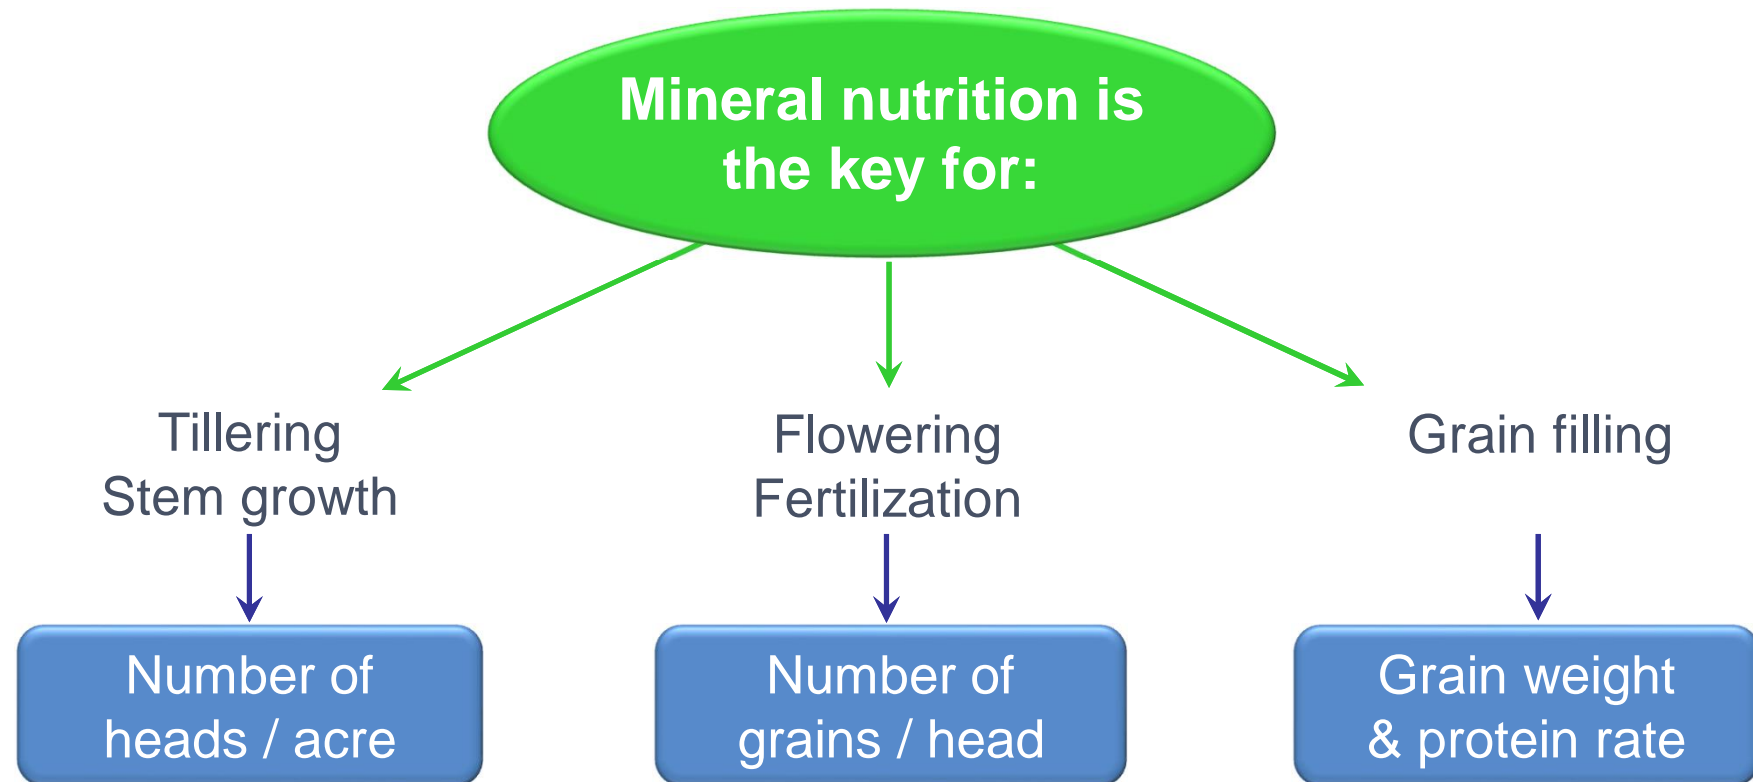

1. Producing profitable wheat

Investment

Income

Investing wisely can significantly increase yield and impact the grower's return.

2. Wheat physiology and profitability are linked

The key components of yield:

Nutrition physiology directly impacts profitability.

3. Physio Activator Technology - Effect on wheat

3.1. Product description

Product name:

HeadSet™

Composition:

- Active ingredient: **GA142**
- Mineral: 6% Nitrogen (Nitrate); 9% Magnesium

Recommendations:

- Rate: 1 Litre/hectare (can be tank mixed with fungicides, insecticides or foliar nutrients)
- Timing: 1 application from tillering to heading (BBCH 30 to 55)

Product function: Headset increases photosynthetic activity.