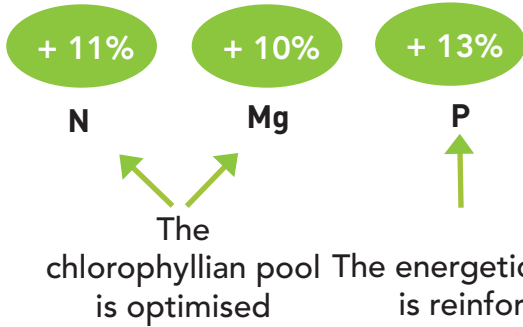

Scientific proof

Technological expertise

Agronomical gain

HEADSET: increases the activity of the upper leaves

Recommendations:

2 L/ha in association with fungicide

Composition

- GA 142 seaweed filtrate
- Nitrogen (N): 82 g/L
- Magnesium Oxide (MgO): 120 g/L

Compatibility

- HEADSET is compatible with most usual fungicides or insecticides.
- Always read the label recommendations.

HEADSET : fonctional upper leaves

Secures the return on
your fertilizer investments

▶ More minerals
elements absorbed

GA 142 / Control difference - Average of 4 trials
Analysis on whole plant 2 week after treatment

Increases
the activity of the upper leaves

▶ Increase of the
chlorophyllian activity

Chlorophyll

Headset /Control difference -Measurements
in the field by Method N-Tester (Yara technology)
55 situations over 5 years

HEADSET : natural yield accelerator

Increases yield

Yield on wheat

Control
85,5 qx/ha