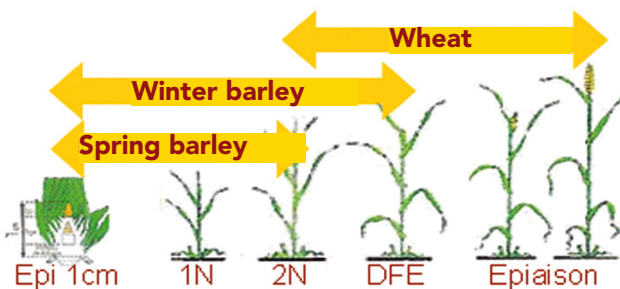

Scientific proof

Technological expertise

Agronomical gain

HEADSET: increases the activity of the upper leaves

Recommendations:

2 L/ha in association with fungicide

Composition

- GA 142 seaweed filtrate
- Nitrogen (N): 82 g/L
- Magnesium Oxide (MgO): 120 g/L